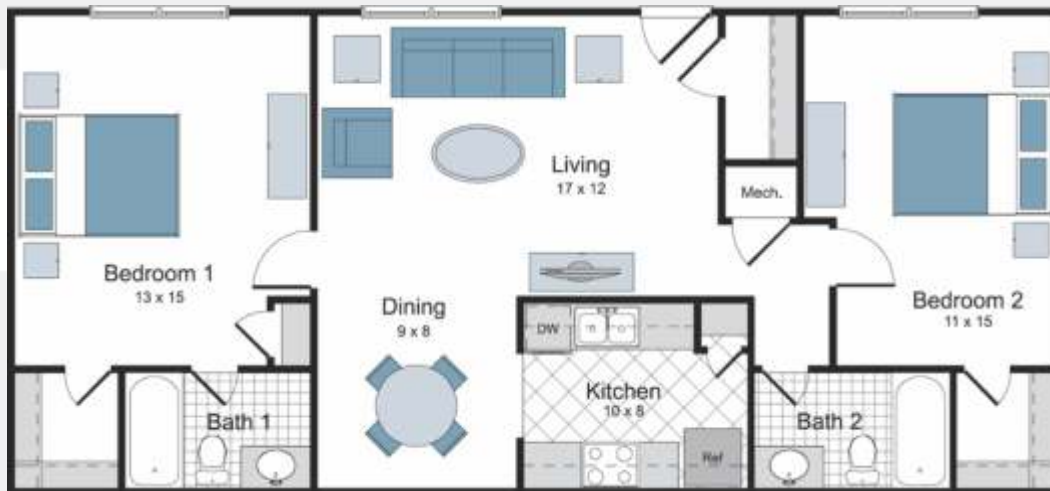

University of Louisiana at Lafayette Just Minutes Away

FLOOR PLAN TYPES

- 1 Bed / 1 Bath 750 Sq. Ft.*
- 2 Bed / 2 Bath - 1,050 Sq. Ft.*

*Available in select homes

**Restrictions may apply.

INTERIORS

- Patio*
- Fully Equipped Kitchen with Microwave*
- Pantry*
- Wood Style Plank Flooring
- Plush Carpeting
- Spacious Closets
- Ceiling Fans
- Window Coverings

1 Bedroom / 1 Bath 750 Sq. Ft.*

2 Bedroom / 2 Bath 1,050 Sq. Ft.*