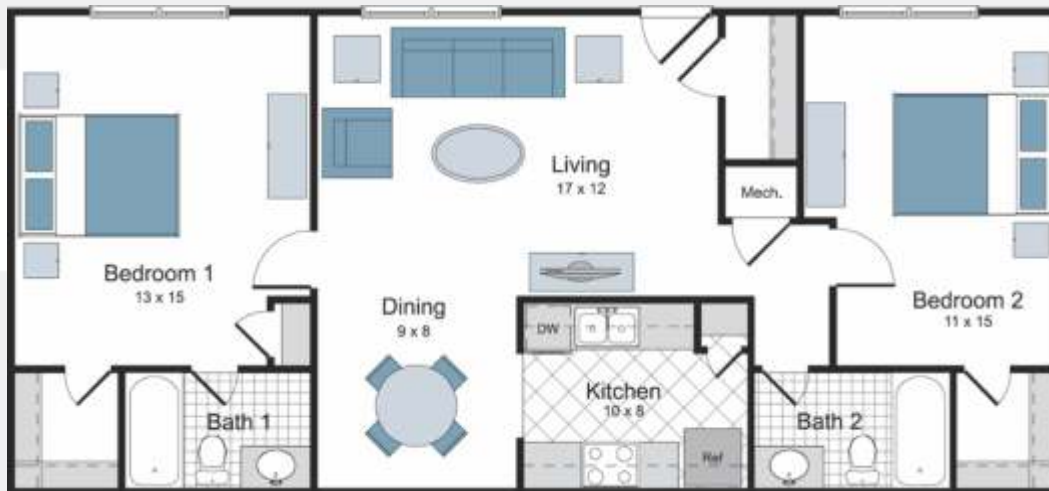

University of Louisiana at Lafayette Just Minutes Away

FLOOR PLAN TYPES

- 1 Bed / 1 Bath 750 Sq. Ft.*
- 2 Bed / 2 Bath - 1,050 Sq. Ft.*

*Available in select homes

**Restrictions may apply.

INTERIORS

- Patio*
- Fully Equipped Kitchen with Microwave*
- Pantry*
- Wood Style Plank Flooring
- Plush Carpeting
- Spacious Closets
- Ceiling Fans
- Window Coverings

1 Bedroom / 1 Bath 750 Sq. Ft.*

2 Bedroom / 2 Bath 1,050 Sq. Ft.*