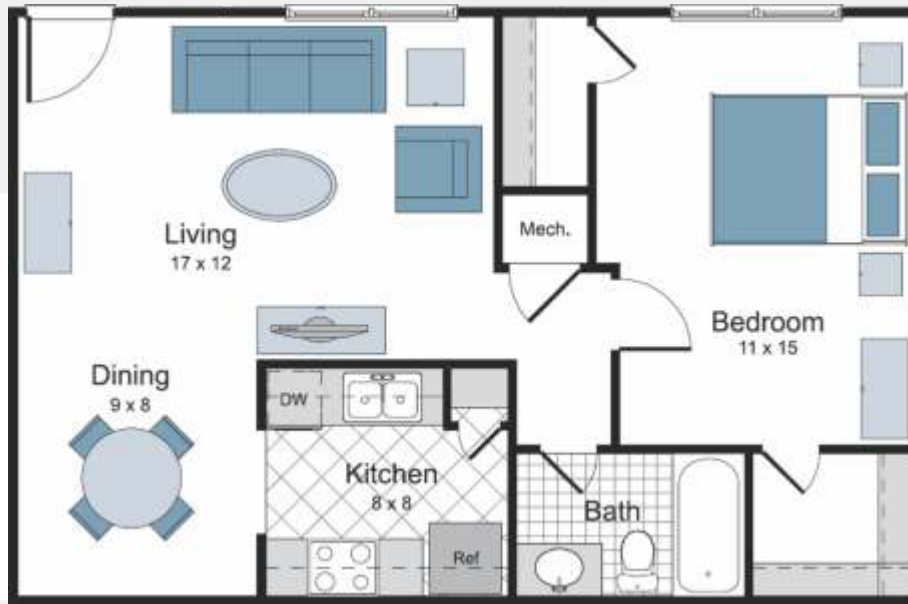

University of Louisiana at Lafayette Just Minutes Away

FLOOR PLAN TYPES

- 1 Bed / 1 Bath 750 Sq. Ft.*
- 2 Bed / 2 Bath - 1,050 Sq. Ft.*

*Available in select homes

**Restrictions may apply.

INTERIORS

- Patio*
- Fully Equipped Kitchen with Microwave*
- Pantry*
- Wood Style Plank Flooring
- Plush Carpeting
- Spacious Closets
- Ceiling Fans
- Window Coverings

1 Bedroom / 1 Bath 750 Sq. Ft.*

2 Bedroom / 2 Bath 1,050 Sq. Ft.*